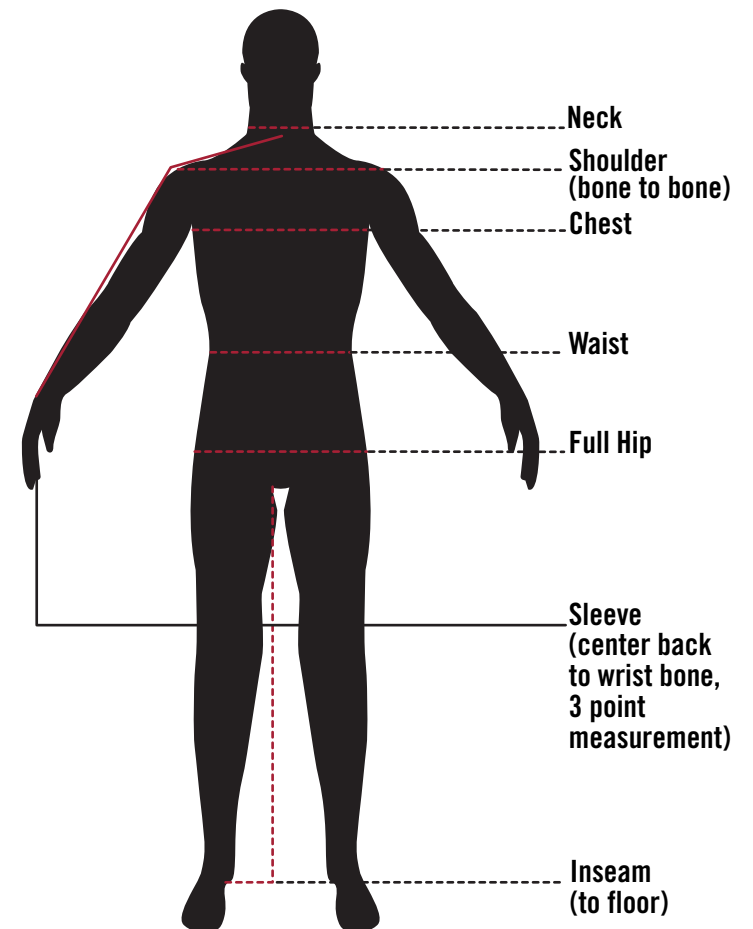

STANDARD FIT SHIRT

SIZE		XS/TP	S/P	M/M	L/G	XL/TG	XXL/TTG
NECK CIRUMFERENCE	inches	15	15 ^{3/4}	16 ^{1/2}	17 ^{1/4}	18	19
	cm	38	40	42	44	45 ^{3/4}	48 ^{1/4}
SHOULDER WIDTH	inches	16 ^{1/2}	17 ^{1/4}	18	18 ^{3/4}	19 ^{1/2}	20 ^{1/2}
	cm	42	44	45 ^{3/4}	47 ^{5/8}	50	52
CHEST	inches	39	41	43	45 ^{1/2}	48	51
	cm	99	104	109 ^{1/4}	115 ^{1/2}	122	129 ^{1/2}
SLEEVE LENGTH	inches	33 ^{1/2}	34 ^{1/4}	35	35 ^{1/2}	36 ^{1/2}	37 ^{1/2}
	cm	85	87	89	90	92 ^{3/4}	95 ^{1/4}

SLIM FIT SHIRT

SIZE		XS/TP	S/P	M/M	L/G	XL/TG	XXL/TTG
NECK CIRUMFERENCE	inches	14 ^{1/4}	15	15 ^{3/4}	16 ^{1/2}	17 ^{1/4}	18 ^{1/4}
	cm	36 ^{1/2}	38	40	42	44	46 ^{1/2}
SHOULDER WIDTH	inches	16	16 ^{3/4}	17 ^{1/2}	18 ^{1/4}	19	20
	cm	40 ^{2/3}	42 ^{1/2}	44 ^{1/2}	46 ^{1/3}	48 ^{1/4}	51
CHEST	inches	37 ^{1/2}	39 ^{1/2}	41 ^{1/2}	44	46 ^{1/2}	49 ^{1/2}
	cm	95 ^{1/4}	100 ^{1/3}	105 ^{1/2}	111 ^{3/4}	118	125 ^{1/4}
SLEEVE LENGTH	inches	32 ^{3/4}	33 ^{1/2}	34 ^{1/2}	35 ^{1/4}	36 ^{1/4}	37 ^{1/4}
	cm	83 ^{1/5}	85	87 ^{3/4}	89 ^{1/2}	92	94 ^{1/2}

MEASURING GUIDE

MEASURING GUIDE

STRAIGHT FIT BOTTOM

SIZE		28	30	32	33	34	36	38	40
WAIST CIRCUMFERENCE	inches	30 ^{1/2}	32 ^{1/2}	34 ^{1/2}	35 ^{1/2}	36 ^{1/2}	38 ^{1/2}	40 ^{1/2}	42 ^{1/2}
	cm	77	83	88	90	93	98	103	108
HIP	inches	38	40	42	43	44	46	48	50
	cm	96 ^{1/2}	101 ^{1/2}	106 ^{1/2}	109	111 ^{3/4}	117	123	127
THIGH CIRCUMFERENCE	inches	23 ^{3/4}	24 ^{3/4}	25 ^{3/4}	26 ^{1/4}	26 ^{3/4}	27 ^{3/4}	28 ^{3/4}	29 ^{3/4}
	cm	60 ^{1/2}	63	65 ^{1/2}	66 ^{1/2}	68	70 ^{1/2}	73	75 ^{1/2}
LEG OPENING	inches	15 ^{3/4}	16 ^{1/2}	17 ^{1/4}	17 ^{5/8}	18	18 ^{3/4}	19 ^{1/2}	20 ^{1/4}
	cm	40	42	44	44 ^{3/4}	45 ^{3/4}	47 ^{1/2}	50	51 ^{1/2}