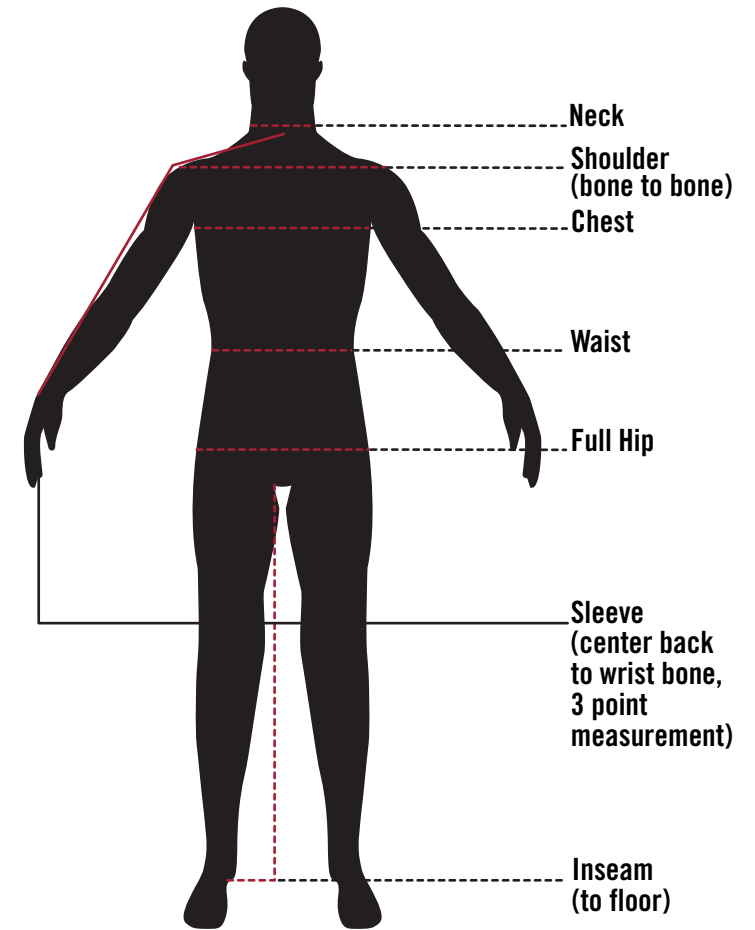

SWEATERS & KNITS

SIZE		XS/TP	S/P	M/M	L/G	XL/TG	XXL/TTG
BODY LENGTH	inches	26^{1/2}	27^{1/4}	28	28^{3/4}	29^{1/2}	30^{1/2}
	cm	67^{1/4}	69^{1/4}	71	73	75	77^{1/2}
CHEST CIRUMFERENCE	inches	36-37	38-39	40-41	42-43^{1/2}	44-45^{1/2}	47-49
	cm	91^{1/2}-94	96^{1/2}-99	101^{1/2}-104	107-110^{1/2}	112-116	120-124^{1/2}

STANDARD FIT SHIRT

SIZE		XS/TP	S/P	M/M	L/G	XL/TG	XXL/TTG
NECK CIRUMFERENCE	inches	15	15^{3/4}	16^{1/2}	17^{1/4}	18	19
	cm	38	40	42	44	45^{3/4}	48^{1/4}
SHOULDER WIDTH	inches	16^{1/2}	17^{1/4}	18	18^{3/4}	19^{1/2}	20^{1/2}
	cm	42	44	45^{3/4}	47^{5/8}	50	52
CHEST	inches	39	41	43	45^{1/2}	48	51
	cm	99	104	109^{1/4}	115^{1/2}	122	129^{1/2}
SLEEVE LENGTH	inches	33^{1/2}	34^{1/4}	35	35^{1/2}	36^{1/2}	37^{1/2}
	cm	85	87	89	90	92^{3/4}	95^{1/4}

SLIM FIT SHIRT

SIZE		XS/TP	S/P	M/M	L/G	XL/TG	XXL/TTG
NECK CIRUMFERENCE	inches	14^{1/4}	15	15^{3/4}	16^{1/2}	17^{1/4}	18^{1/4}
	cm	36^{1/2}	38	40	42	44	46^{1/2}
SHOULDER WIDTH	inches	16	16^{3/4}	17^{1/2}	18^{1/4}	19	20
	cm	40^{2/3}	42^{1/2}	44^{1/2}	46^{1/3}	48^{1/4}	51
CHEST	inches	37^{1/2}	39^{1/2}	41^{1/2}	44	46^{1/2}	49^{1/2}
	cm	95^{1/4}	100^{1/3}	105^{1/2}	111^{3/4}	118	125^{1/4}
SLEEVE LENGTH	inches	32^{3/4}	33^{1/2}	34^{1/2}	35^{1/4}	36^{1/4}	37^{1/4}
	cm	83^{1/5}	85	87^{3/4}	89^{1/2}	92	94^{1/2}

MEASURING GUIDE